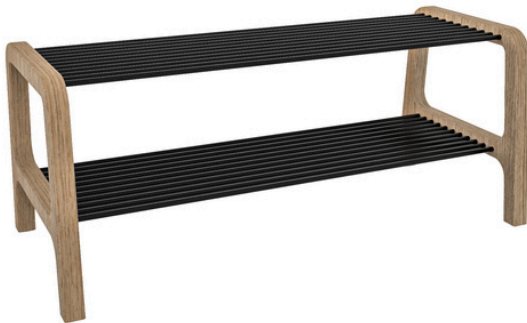

BELUL

Emmanuel Gallina
design

VOYAGE-VOYAGE

Collection BATHROOM B

Reference :K-PR123

A beautiful object that has multiple uses as a towel rack, luggage rack or bench. It is ideal for a bedroom, bathroom or entry hall. Inspired by the luggage racks found in 1930's limousines.

Voyage-Voyage updates this mythical object by reincarnating it in solid oak and carbon.

Materials

Carbon

Oak

Technical Specifications

Design: Emmanuel Gallina

Materials: oak base, carbon rod

Dimensions: L. 82 cm, W. 58 cm, H. 40 cm