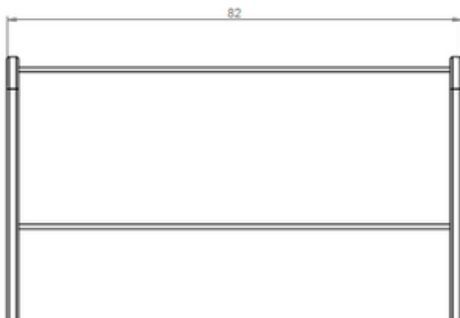

Voyage-Voyage updates this mythical object by reincarnating it in solid oak and carbon.

Materials

Carbon

Oak

Technical Specifications

Design: Emmanuel Gallina

Materials: oak base, carbon rod

Dimensions: L. 82 cm, W. 58 cm, H. 40 cm

Weight: 7 kg

Package Dimension : Made-to-order

Package weight : Made-to-order

MADE IN FRANCE

Do not use abrasive products for cleaning