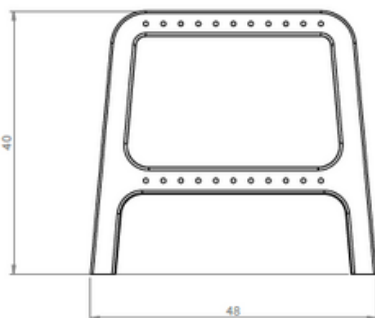

Voyage-Voyage updates this mythical object by reincarnating it in solid oak and carbon.

Materials

Carbon

Oak

Technical Specifications

Design: Emmanuel Gallina

Materials: oak base, carbon rod

Dimensions: L. 82 cm, W. 58 cm, H. 40 cm

Weight: 7 kg

Package Dimension : Made-to-order

Package weight : Made-to-order

MADE IN FRANCE

Do not use abrasive products for cleaning