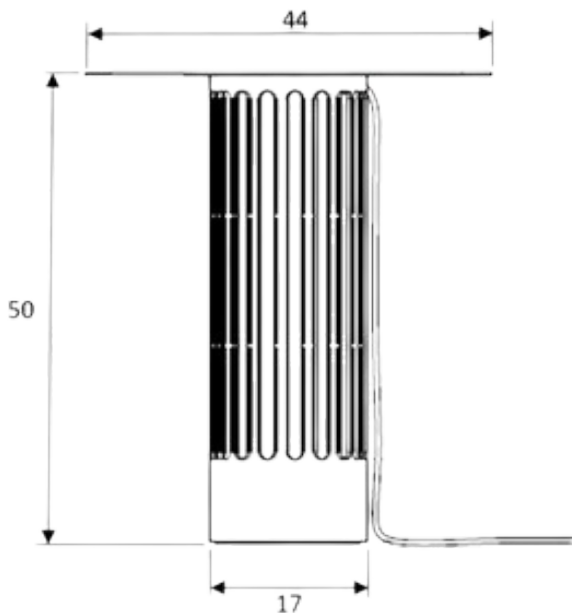

BELUL

ARNAUD LAPIERRE
DESIGN(S) STUDIO

STRIPPED Table

Collection ELEMENTS

Reference : K-PR208

With its full carbon fiber look, this table presents a distinctive silhouette that instantly catches the eye. The STRIPPED table serves as a bedside table, end table, or pedestal table.

The round top of this table made of carbon blades and the base, a hollowed-out and ribbed carbon cylinder, gives a visually light shape.

Materials

Carbon

Carbon

Technical Specifications

Design: Arnaud Lapierre

Materials : 100% carbone

Dimensions : Ø44 x H 50 cm

Weight : 5 kg

Package dimension : Made-to-order

Package weight : Made-to-order

90% of the material used comes from industrial waste

MADE IN FRANCE

Do not use abrasive products for cleaning