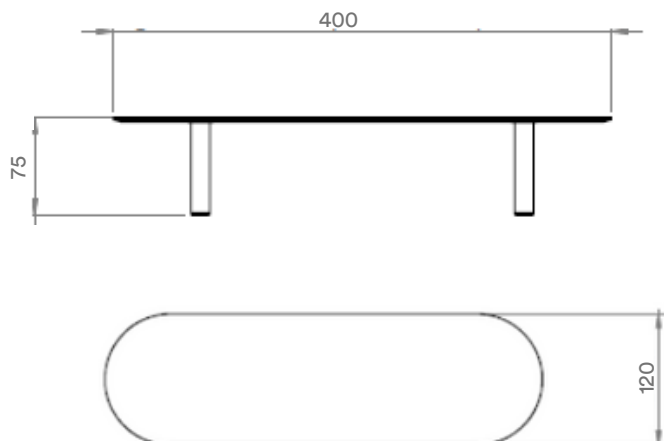

### Technical Specifications

Design: Emmanuel Gallina

Materials: oak, carbon fiber base

Dimensions: L. 400 x W. 120 x H. 75 cm

Weight: 80 kg

Package Dimension : Made-to-order

Package weight : Made-to-order

MADE IN FRANCE