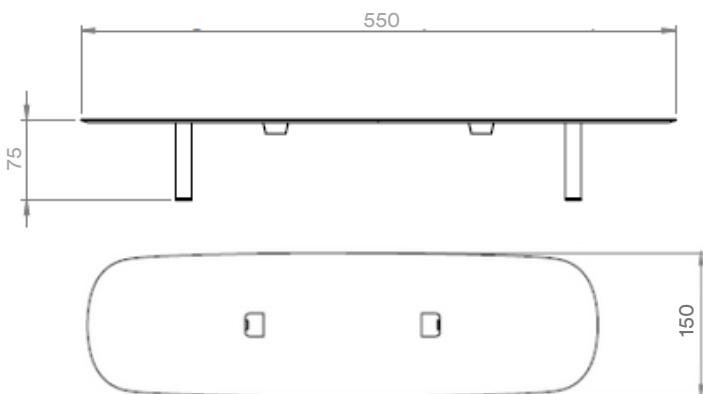

BELUL

Emmanuel Gallina
design

PILOTIS BASSIN

Collection PILOTIS

Reference :K-PR213

Bassin offers a great comfort due to its generous volumes. The table top is only supported by 4 carbon legs amazingly long. According to the seats used, this table is provided for up to 25 people.

It could be perfect as the only piece of furniture in a large room or the main element in your meeting or dining room.

Materials

Carbon

Oak

Technical Specifications

Design: Emmanuel Gallina

Materials: carbon fiber oak glue-laminated, carbon base

Dimensions: L. 550 x W. 150 x H. 75 cm

Weight: 120 kg

Package Dimension : Made-to-order

Package weight : Made-to-order

Do not use abrasive products for cleaning