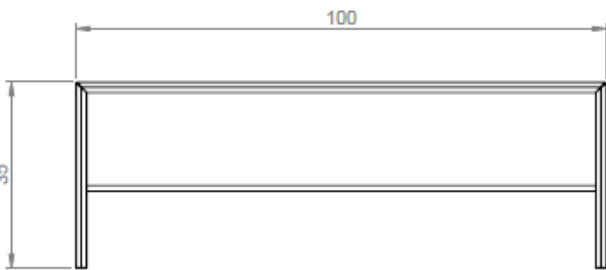

### Technical Specifications

Design: Emmanuel Gallina

Materials: wooden base, carbon rod

Dimensions: L. 100 cm, W. 35 cm, D. 35 cm

Weight: 10 kg

Package Dimension : Made-to-order

Package weight : Made-to-order