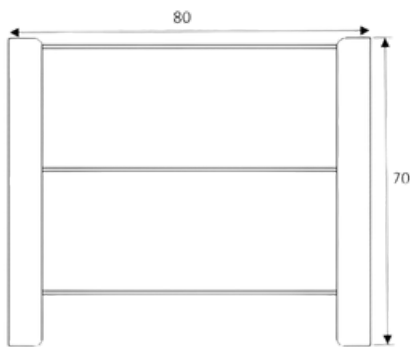

Its base, made up of a profile split in two, will assert with character all the power of carbon fibre. The shelves, formed from carbon plates, enhanced with carbon rods, give the furniture a luminous and ridged texture of 100% carbon.

Materials

Carbon

Carbon

Technical Specifications

Design: Arnaud Lapierre

Materials : 100% carbone

Dimensions : L 80 x P 15 x H 70 cm

Weight : 8 kg

Specification : 3 plateaux

Package Dimension : 110x80x16 cm

Package weight : 7.5 kg

90% of the material used comes from industrial waste

Do not use abrasive products for cleaning

MADE IN FRANCE