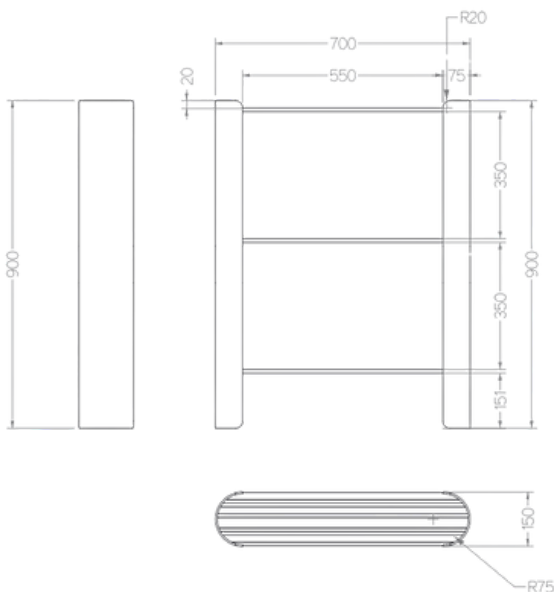

Its base, made up of a profile split in two, will assert with character all the power of carbon fibre. The shelves, formed from carbon plates, enhanced with carbon rods, give the furniture a luminous and ridged texture of 100% carbon.

Materials

Carbon

Carbon

Technical Specifications

Design: Arnaud Lapierre

Materials : 100% carbon

Dimensions : L 70 x P 15 x H 90 cm

Weight : 5 kg

Specification : 3 trays

Package Dimension : Made-to-order

Package weight : Made-to-order

90% of the material used comes from industrial waste

Do not use abrasive products for cleaning

MADE IN FRANCE