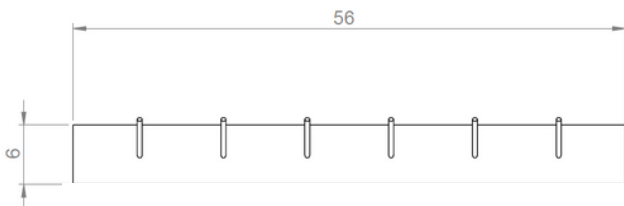

### Technical Specifications

Design: BELLUL

Materials: carbon

Dimensions: L. 56 x H. 6 cm x D. 2 cm

Weight: 1.1 kg

Characteristics: customizable with 1 to 10 hooks

Package Dimension : Made-to-order

Package weight : Made-to-order