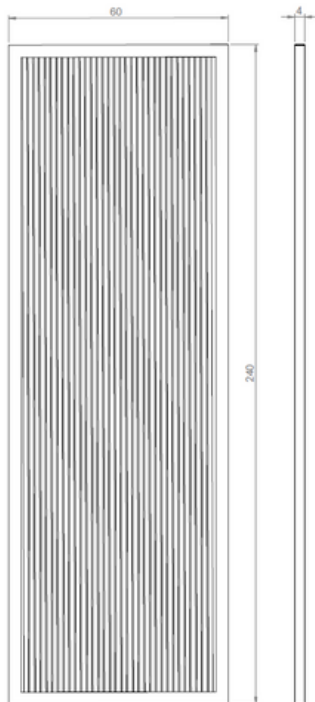

BELULL

Emmanuel Gallina
design

EVENTAIL

Reference :K-PR094

The Eventail closet doors are composed of a massive oak frame that surrounds carbon bars which can either be staggered or placed in vertical lines.

The sliding doors, set on a rail, are extremely lightweight thanks to the carbon bars and will close off high spaces with an unexpected flair.

Materials

Carbone

Oak

Technical Specifications

Design: Emmanuel Gallina

Materials: solid oak, carbon

Dimensions: L. 240 x W. 120 cm, single door 60 cm

Weight: 16 kg

Package Dimension : Made-to-order

Package weight : Made-to-order

Do not use abrasive products for cleaning

MADE IN FRANCE