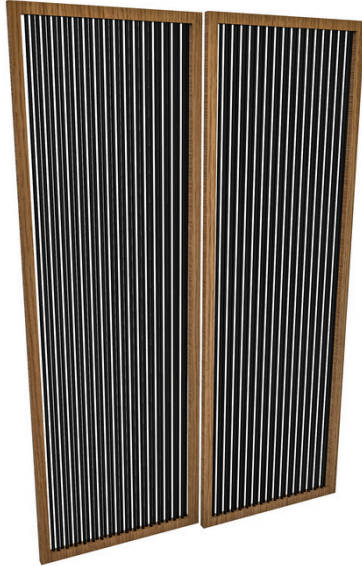

BELULL

Emmanuel Gallina
design

EVENTAIL

Reference :K-PR094

The Eventail closet doors are composed of a massive oak frame that surrounds carbon bars which can either be staggered or placed in vertical lines.

The sliding doors, set on a rail, are extremely lightweight thanks to the carbon bars and will close off high spaces with an unexpected flair.

Materials

Carbone

Oak

Technical Specifications

Design: Emmanuel Gallina

Materials: solid oak, carbon

Dimensions: L. 240 x W. 120 cm, single door 60 cm

Weight: 16 kg

Package Dimension : Made-to-order

Package weight : Made-to-order

Do not use abrasive products for cleaning

MADE IN FRANCE