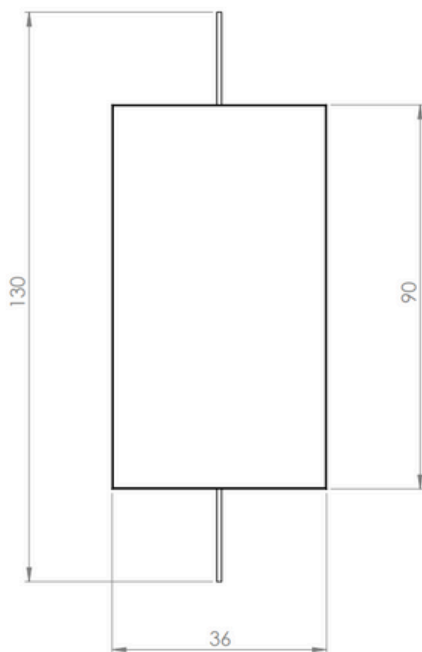

BELULL

Emmanuel Gallina
design

ADAM & EVE

Collection Bathroom B

Reference :K-PR162

The double-sided Adam & Eve mirror will be an ideal, integral part of any room. It can define two different areas while conserving their depth and dimensions.

Mounted on a pivoting shaft, it can be swiveled to capture the light or be used for your special needs. It will ultimately embellish any space.

Materials

Carbon

Carbon

Technical Specifications

Design: BELULL

Materials : mirror, carbone rod and frame

Dimensions : W. 36 x H. 90 cm, carbon rod 2 x 20 cm

Weight : 11 kg

Package Dimension : Made-to-order

Package weight : Made-to-order

MADE IN FRANCE

Do not use abrasive products for cleaning