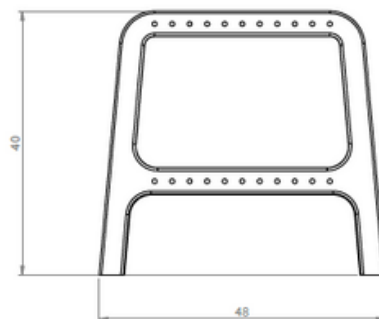

Care instructions:

- Wood: dust before cleaning. Moisten a cloth with warm water and black soap. Wipe with a dry cloth.
- Carbon: clean with glass cleaner or simply with soapy water.

Bathroom B Collection - A beautiful object that has multiple uses as a towel rack, luggage rack or bench. It is ideal for a bedroom, bathroom or entry hall. Inspired by the luggage racks found in 1930's limousines. Voyage-Voyage updates this mythical object by reincarnating it in solid oak and carbon.

Details:

Design: Emmanuel Gallina

Materials: oak base, carbon rod

Dimensions: L. 82 cm, W. 58 cm, H. 40 cm

Weight: 7 kg