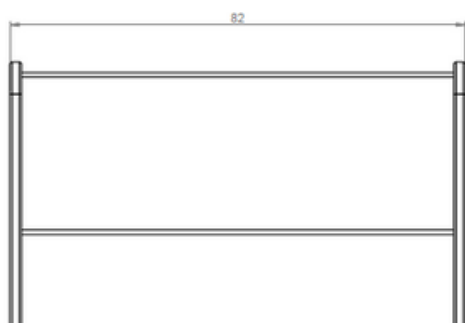

Care instructions:

- Wood: dust before cleaning. Moisten a cloth with warm water and black soap. Wipe with a dry cloth.
- Carbon: clean with glass cleaner or simply with soapy water.

Bathroom B Collection - A beautiful object that has multiple uses as a towel rack, luggage rack or bench. It is ideal for a bedroom, bathroom or entry hall. Inspired by the luggage racks found in 1930's limousines. Voyage-Voyage updates this mythical object by reincarnating it in solid oak and carbon.

Details:

Design: Emmanuel Gallina

Materials: oak base, carbon rod

Dimensions: L. 82 cm, W. 58 cm, H. 40 cm

Weight: 7 kg