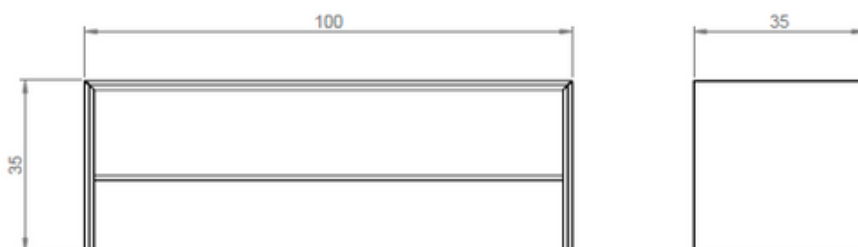

Details:

Design: Emmanuel Gallina

Materials: oak base, carbon rod

Dimensions: L. 100 cm, W. 35 cm, D. 35 cm

Weight: 10 kg