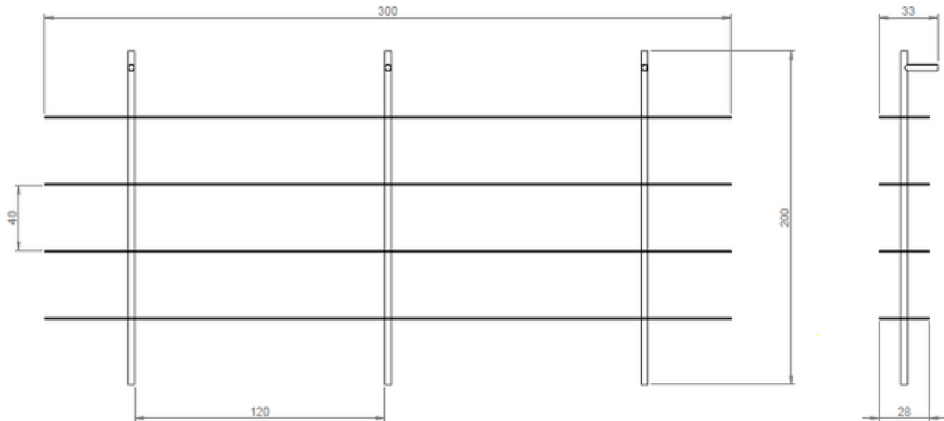

Leaf Collection - The name of the Quebec wall bookshelf evokes the wide-open spaces, endless landscapes and multiple rivers that make Quebec so charming. Its long, slim shelves give it a unique identity. Its lightweight, pure lines will embellish your wall from floor to ceiling. Since it isn't bulky, it can easily fit in a narrow space to highlight your decorative items or books.

**Details:**

Design: Emmanuel Gallina

Materials: carbon fiber oak glue-laminated, carbon base, carbon bindings

Dimensions: L. 300 x D. 26.5 x H. 200 thickness 8.4mm

Weight carried: 20 kg per shelf, in total 160 kg

Characteristics: 4 trays, 15 tubes, 3 wall bindings