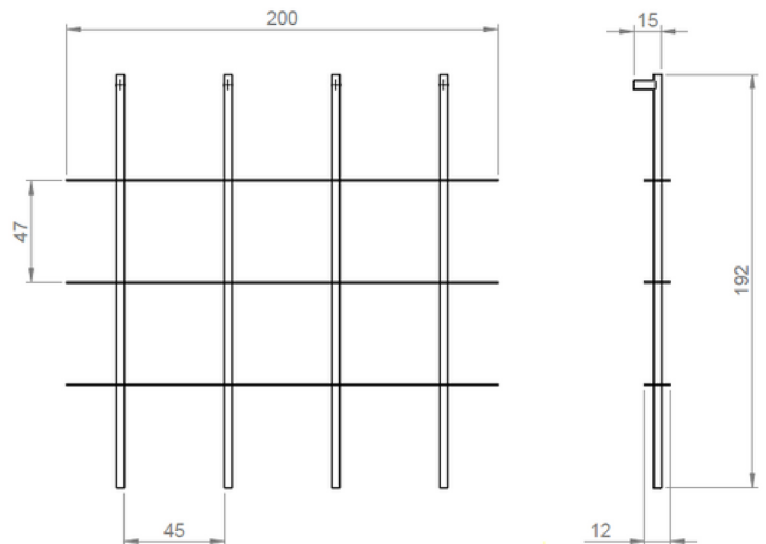

Technical sheet - BLACK

 100% Carbon

Care instructions:

- Clean with glass cleaner or simply with soapy water.

Collection Leaf

Black, the ultra light shelf,

detachable, 100% out of carbon fiber.

It has been thought to fit in a compact space like an entrance hall, a stairwell, a bedroom or an office. Its pure and monochrome style invites you to add a touch of colour. You can arrange decorative objects as well as books. This model can also be custom made.

Details:

Design: Emmanuel Gallina

Materials: 100% carbon +screws

Dimensions: L. 200 x P. 15 x H. 102 cm

Maximum load: 130 kg

Characteristics: 3 trays, 16 tubes

4 of them with wall bindings

Reference: K-PR190

Package size: 208x24x34cm

Package weight: 10KG