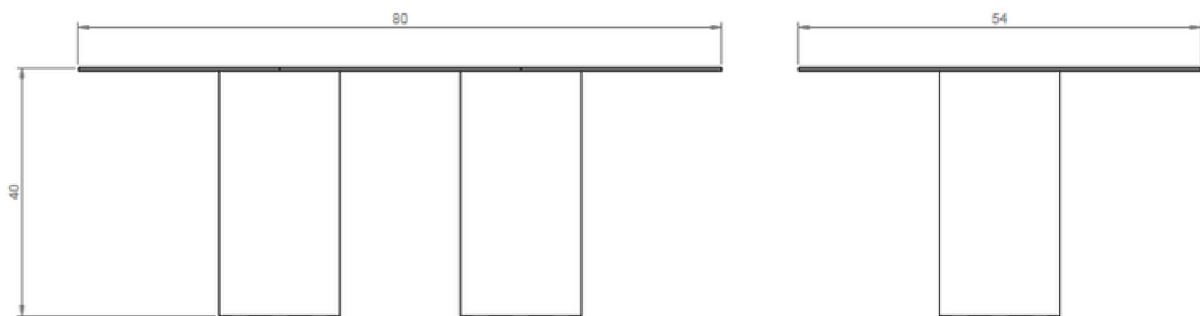

Diamant Noir coffee table has two cylindrical carbon feet and an oblong metal top.

Details:

Design: Emmanuel Gallina

Materials: black steel tray, carbon base

Dimensions: L. 80 cm, W. 54 cm, H. 32 cm

Weight: 7 kg