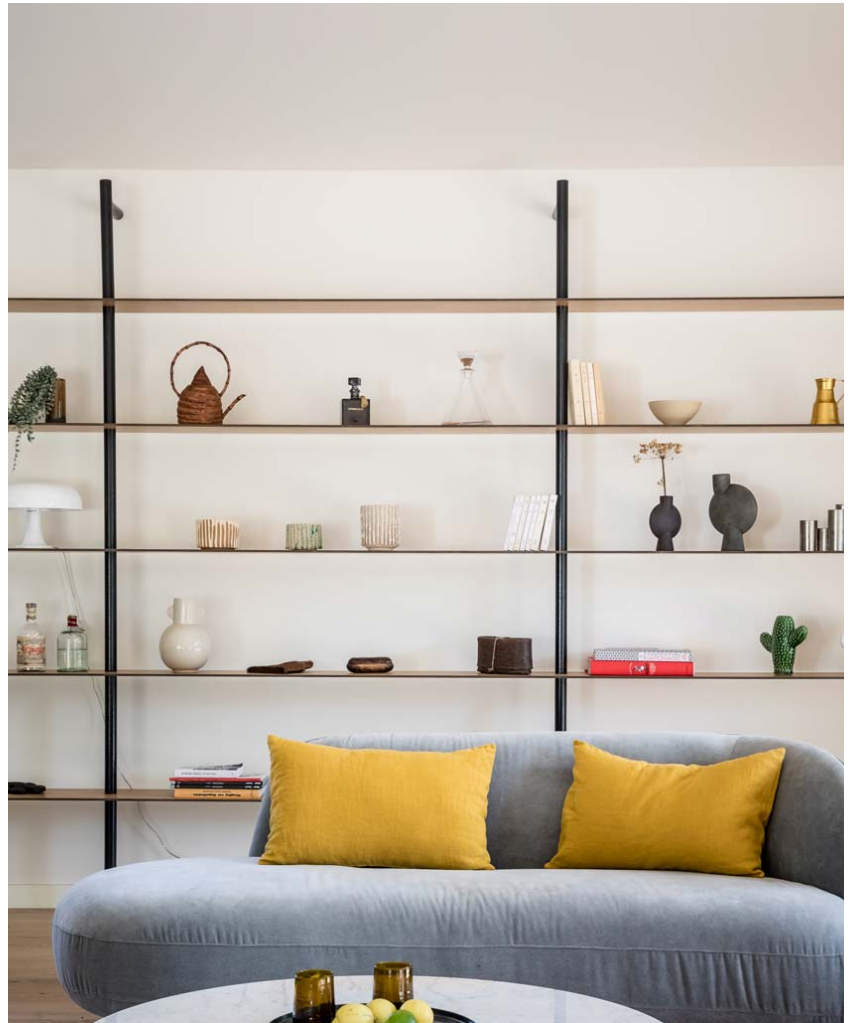

Technical sheet - QUÉBEC

Oak

Carbon

Care instructions:

- Wood: dust before cleaning. Moisten a cloth with warm water and black soap. Wipe with a dry cloth.
- Carbon: clean with glass cleaner or simply with soapy water.

Leaf Collection - The name of the Quebec wall bookshelf evokes the wide-open spaces, endless landscapes and multiple rivers that make Quebec so charming. Its long, slim shelves give it a unique identity. Its lightweight, pure lines will embellish your wall from floor to ceiling. Since it isn't bulky, it can easily fit in a narrow space to highlight your decorative items or books.

Model shown

Materials: carbon fiber oak glue-laminated, carbon base, carbon binding

Dimensions: L. 300 x D. 26.5 x H. 200

Poids carried: 20 kg per shelf, 160 kg

Characteristics: 4 trays, 15 tubes, 3 wall binding