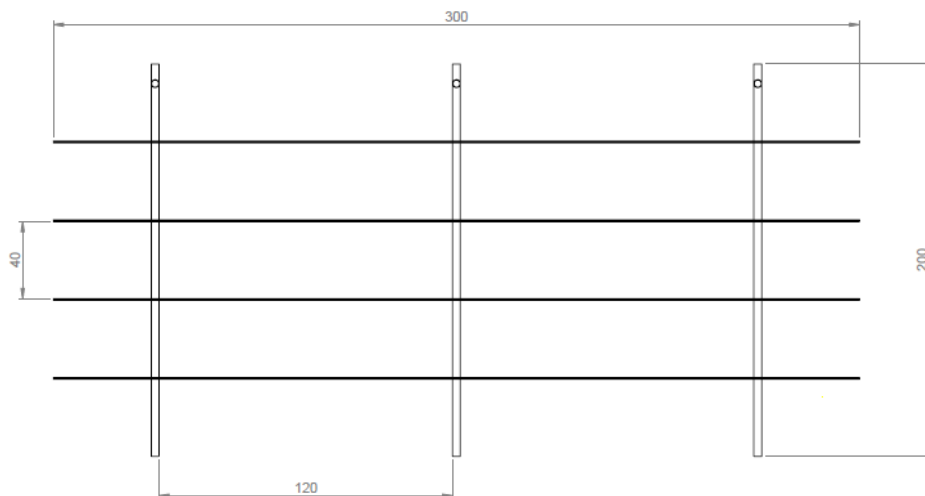

Leaf Collection - The name of the Quebec wall bookshelf evokes the wide-open spaces, endless landscapes and multiple rivers that make Quebec so charming. Its long, slim shelves give it a unique identity. Its lightweight, pure lines will embellish your wall from floor to ceiling. Since it isn't bulky, it can easily fit in a narrow space to highlight your decorative items or books.

Model shown

Materials: carbon fiber oak glue-laminated, carbon base, carbon binding

Dimensions: L. 300 x D. 26.5 x H. 200

Poids carried: 20 kg per shelf, 160 kg

Characteristics: 4 trays, 15 tubes, 3 wall binding