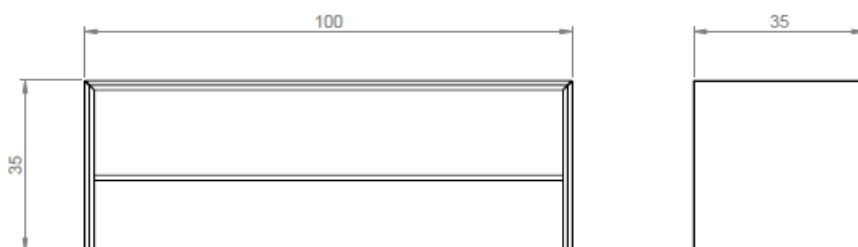

Materials: oak base, carbon rod

Dimensions: L. 100 cm, W. 35 cm, D. 35 cm

Weight: 10 kg