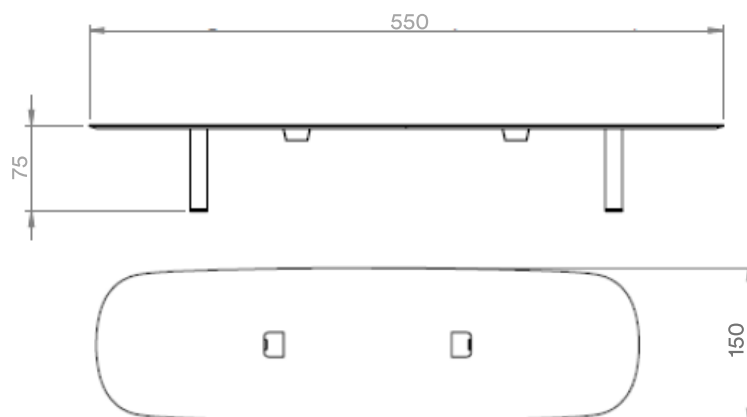

### Model shown

Materials: carbon fiber oak glue-laminated, carbon base

Dimensions: L. 550 x W. 150 x H. 75 cm

Weight: From 120 kg